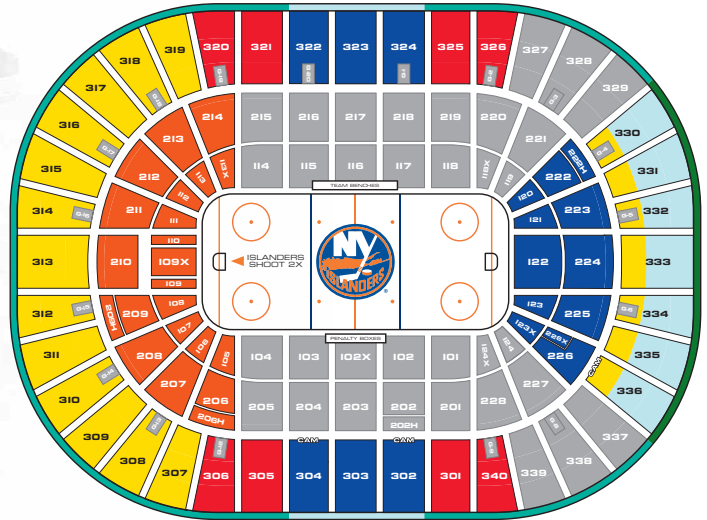

2011-12 NEW YORK ISLANDERS

ROTARY CLUB NIGHT FOR CAMP PA-QUA-TUCK

The New York Islanders are partnering with Patchogue Rotary Club to help raise funds for Camp Pa-Qua-Tuck and their mission of providing a fun and supportive summer camp for physically and mentally challenged children of Nassau and Suffolk counties. Tickets are going fast so purchase yours today and support a great cause!

SAT. FEB. 4 @ 7PM VS. SABRES

FACE VALUE

■ $84

YOUR PRICE

■ $65

■ Lower VIP Endzone Defend

PREGAME BUFFET AT THE NASSAU COLISEUM BEGINS AT 5:30

**A PORTION OF EACH TICKET SOLD
WILL BENEFIT CAMP PA-QUA-TUCK**

DEADLINE FOR PROMOTION IS JANUARY 28, 2012

METHOD OF PAYMENT

Make check or money order payable to: Patchogue Rotary Club

☐ Check   ☐ Cash

CASH OR CHECKS ONLY

**TO PURCHASE TICKETS ONLINE PLEASE VISIT:
WWW.NEWYORKISLANDERS.COM/CAMPPAQUATUCK**

Name: _____

Address: _____

City: _____

State: _____ Zip: _____

Phone: _____

Email: _____

Number of Tickets: _____

Total Amount Enclosed: $ _____

PLEASE MAIL THIS FORM AND PAYMENT TO:
PATCHOGUE ROTARY CLUB
P.O. BOX 821
PATCHOGUE, NY 11772

FOR MORE INFORMATION,
CONTACT NICOLE CARDIELLO
BOARD MEMBER-PATCHOGUE ROTARY CLUB AT:
NMCARDIELLO@AOL.COM

NO PAYMENT AT DOOR Any orders received within 7 days of the game will be held at the Islanders will call window for pick-up 60 minutes prior to game until the end of the first period. Tickets are subject to availability.